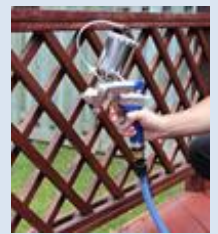

### Key Features:

- M-Model™ Non-Bleed Spray Gun
- 1.3mm Aircap Set installed
- Additional Aircap sizes available from 0.8mm to 2.0mm
- Stainless Steel Nozzle & Needle
- 1 Qt. Bottom Feed or 400cc Gravity
- Hi-Flex™ 25ft Hose
- Powerful 1400 watt 2-Stage Motor
- 14.2lbs Turbine Weight
- Metal Turbine Case
- Handy Turbine Gun Holder
- Adjustable Pattern Fan Control Knob
- 24 Months – Parts & Labor Warranty